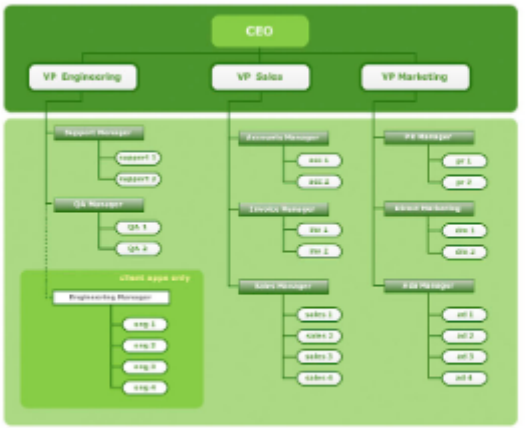

Gliffy Plugin for Confluence

! !

www.teamlead.ru

Gliffy plugin Confluence - Confluence. Gliffy plugin Confluence :
 • , , , , UML- ;
 • Confluence - " " - Wiki;
 • , Gliffy Confluence, , Gliffy, , Confluence, Gliffy. ,

Confluence

	Confluence
6.0.2	4.0 - 5.3.1

Too Much of a Good Thing?

- 1. For CD release, issues search only
- 2. Related artists determined by user purchasing data mining
- 3. Album art to be approved by legal