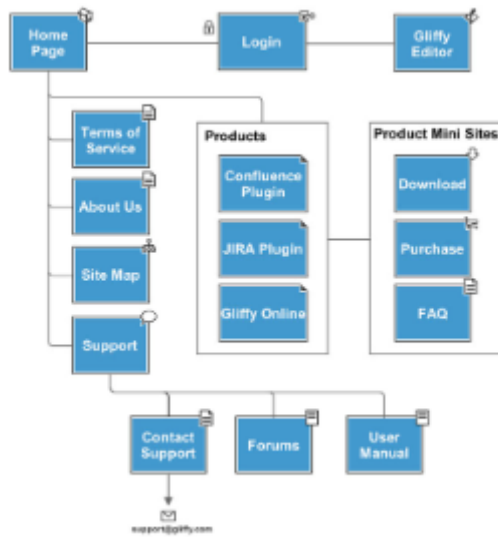

Gliffy Plugin for Confluence

! !

www.teamlead.ru

Gliffy plugin Confluence - Confluence. Gliffy plugin Confluence :
 • , , , , UML- ;
 • Confluence - " " - Wiki;
 • , Gliffy Confluence, , Gliffy, , Confluence, Gliffy. ,

Confluence

	Confluence
6.0.2	4.0 - 5.3.1

Too Much of a Good Thing?

- 1. For CD release, issues search only
- 2. Related artists determined by user purchasing data mining
- 3. Album art to be approved by legal

: UPM
 :
 : EN
 : Gliffy

Market Place

- JIRA Core
- Confluence
- Crucible
- Bamboo

- Stash

-
-
-
-
-

- CRM
- HelpDesk
- Timesheet
- Project Management

Teamlead

-
-
-
- Work at Teamlead
-