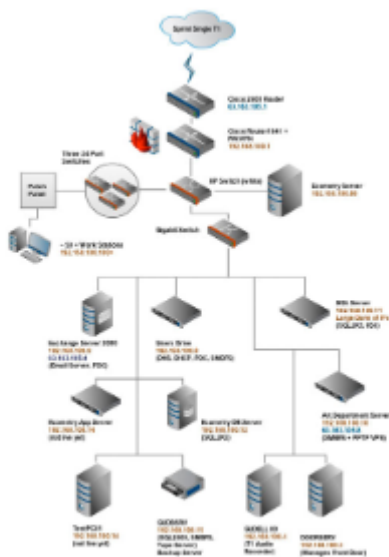

Gliffy Plugin for Confluence

! !

www.teamlead.ru

Gliffy plugin Confluence - Confluence. Gliffy plugin Confluence :
 • , , , , UML- ;
 • Confluence - " " - Wiki;
 • , Gliffy Confluence, , Gliffy, , Confluence, Gliffy. ,

Confluence

	Confluence
6.0.2	4.0 - 5.3.1

Too Much of a Good Thing?

- 1. For CD release, issues search only
- 2. Related artists determined by user purchasing data mining
- 3. Album art to be approved by legal