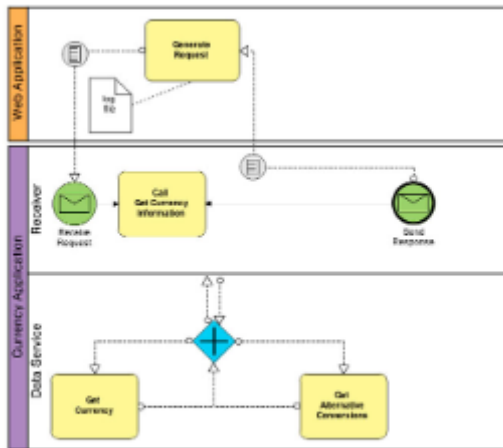

Gliffy Plugin for Confluence

! !

www.teamlead.ru

Gliffy plugin Confluence - Confluence. Gliffy plugin Confluence :
 • , , , , UML- ;
 • Confluence - " " - Wiki;
 • , Gliffy Confluence, , Gliffy, , Confluence, Gliffy. ,

Confluence

	Confluence
6.0.2	4.0 - 5.3.1

Too Much of a Good Thing?

- 1. For CD release, issues search only
- 2. Related artists determined by user purchasing data mining
- 3. Album art to be approved by legal