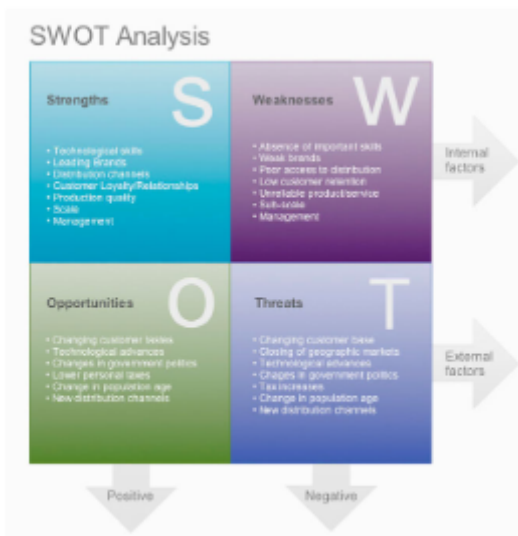

Confluence

	Confluence
6.0.2	4.0 - 5.3.1

Too Much of a Good Thing?

- 1. For CD release, issues search only
- 2. Related artists determined by user purchasing data mining
- 3. Album art to be approved by legal