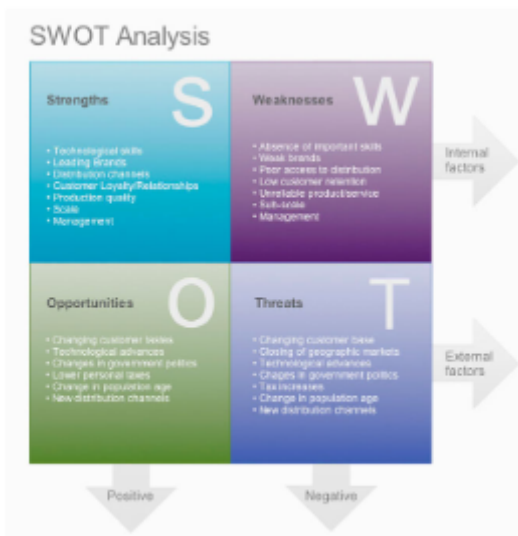

Confluence

	Confluence
6.0.2	4.0 - 5.3.1

gliffy
Draw on the power of Atlassian with Gliffy

- ✓ Create professional looking flowcharts, wireframes, UML, CRD, BPMN and more
- ✓ Use Templates, symbol libraries and import images for fast diagram creation
- ✓ Intuitive interface makes it easy to learn