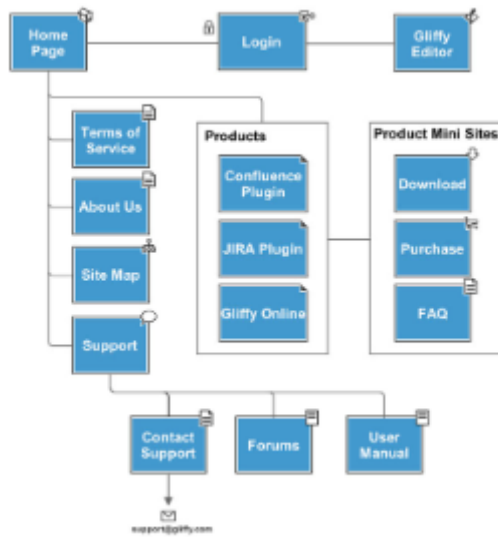

Gliffy Plugin for Confluence

Atlassian Gliffy, .

Gliffy plugin Confluence , - Confluence.

Gliffy plugin Confluence :

- , , , , UML-, ;
- Confluence - " " - Wiki;
- .

, Gliffy Confluence, , Gliffy, , Confluence, Gliffy.

Confluence

	Confluence
6.0.2	4.0 - 5.3.1

gliffy
Draw on the power of Atlassian with Gliffy

- ✓ Create professional looking flowcharts, wireframes, UML, CRD, BPMN and more
- ✓ Use Templates, symbol libraries and import images for fast diagram creation
- ✓ Intuitive interface makes it easy to learn

1. For CD release, issues search only
2. Related artists determined by user purchasing data mining
3. Album art to be approved by legal

: UPM
:
: EN
: Gliffy

Market Place

- JIRA Core
- Confluence
- Crucible
- Bamboo
- Stash