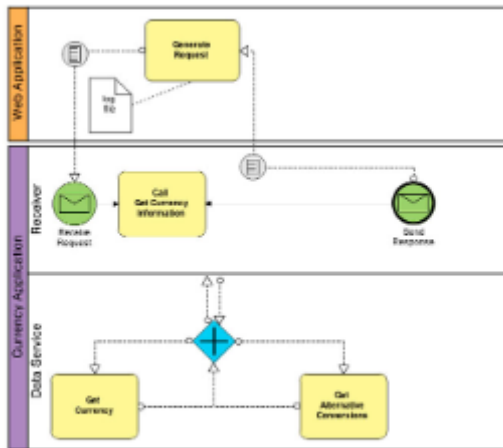

Gliffy Plugin for Confluence

Atlassian Gliffy, .

Gliffy plugin Confluence , - Confluence.

Gliffy plugin Confluence :

- , , , , UML-, ;
- Confluence - " " - Wiki;
- .

, Gliffy Confluence, , Gliffy, , Confluence, Gliffy.

Confluence

	Confluence
6.0.2	4.0 - 5.3.1

gliffy
Draw on the power of Atlassian with Gliffy

- ✓ Create professional looking flowcharts, wireframes, UML, CRD, BPMN and more
- ✓ Use Templates, symbol libraries and import images for fast diagram creation
- ✓ Intuitive interface makes it easy to learn